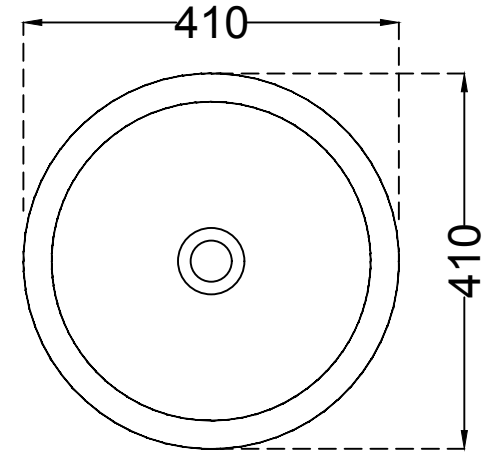

TOP VIEW

BOTTOM VIEW

SIDE VIEW

BACK VIEW

	Jaquar Group	
	Global Headquarters	
	Plot No. 3, Sector- M-11, IMT Manesar Gurgaon, NCR - 122050, India	
	E-mail : Sales: support@jaquar.com Customer Service : service@jaquar.com	
ITEM CODE	VCS-WHT-503901	
ITEM TYPE	TABLE TOP BASIN	
ITEM SIZE	410x410x130 mm	
ALL DIMENSIONS ARE IN MM. (TOLERANCE ± 5 MM)		