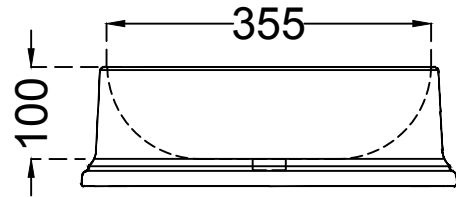

TOP VIEW

BOTTOM VIEW

SIDE VIEW

BACK VIEW

	Jaquar Group	
	Global Headquarters	
	Plot No. 3, Sector- M-11, IMT Manesar Gurgaon, NCR - 122050, India	
	E-mail : Sales: support@jaquar.com Customer Service : service@jaquar.com	
ITEM CODE	VCS-WHT-503901	
ITEM TYPE	TABLE TOP BASIN	
ITEM SIZE	410x410x130 mm	
ALL DIMENSIONS ARE IN MM. (TOLERANCE ± 5 MM)		