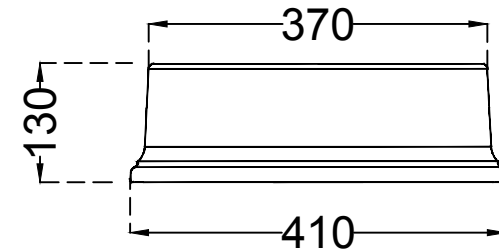

TOP VIEW

BOTTOM VIEW

SIDE VIEW

BACK VIEW

	Jaquar Group	
	Global Headquarters	
	Plot No. 3, Sector- M-11, IMT Manesar Gurgaon, NCR - 122050, India	
	E-mail : Sales: support@jaquar.com Customer Service : service@jaquar.com	
ITEM CODE	VCS-WHT-503901	
ITEM TYPE	TABLE TOP BASIN	
ITEM SIZE	410x410x130 mm	
ALL DIMENSIONS ARE IN MM. (TOLERANCE ± 5 MM)		