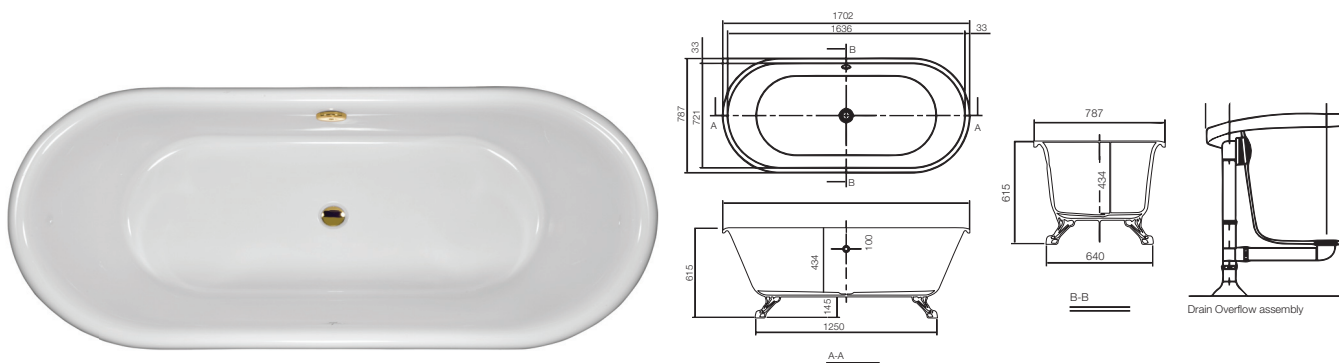

Image is only for illustration purpose

<b>Model :</b>	Queens
<b>Category:</b>	Free Standing Bathtub
<b>Code:</b>	JBT-WHT-FSBTMAD1778 JBT-WHT-FSBTMAD1778G
<b>Size (mm):</b>	1702 x 787 x 434/615
<b>Material:</b>	Lucite Acrylic
<b>Reinforcement:</b>	3 Layers of Fiber Glass
<b>Accessories Included:</b>	- Drain & Overflow - Zinc Alloy Feet - Steel Legs
<b>Accessories Excluded:</b>	NA
<b>Features</b>	Available in Gold & Chrome Accessories