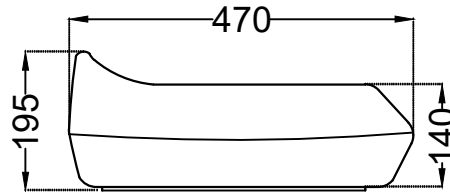

TOP VIEW

BOTTOM VIEW

SIDE VIEW

 <p>Jaquar Group Global Headquarters Plot No. 3, Sector- M-11, IMT Manesar Gurgaon, NCR - 122050, India E-mail : Sales: support@jaquar.com Customer Service : service@jaquar.com</p>	ITEM CODE	JDS-WHT-25903
	ITEM TYPE	TABLE TOP BASIN
	ITEM SIZE	480x470x195 mm
	ALL DIMENSIONS ARE IN MM. (TOLERANCE ± 5 MM)	