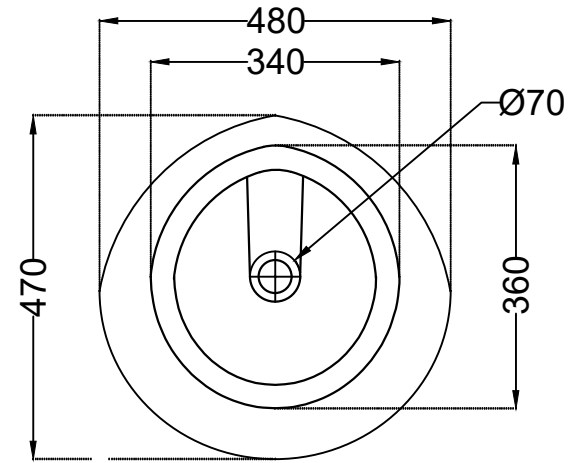

TOP VIEW

BOTTOM VIEW

SIDE VIEW

 <p>Jaquar Group Global Headquarters Plot No. 3, Sector- M-11, IMT Manesar Gurgaon, NCR - 122050, India E-mail : Sales: support@jaquar.com Customer Service : service@jaquar.com</p>	ITEM CODE	JDS-WHT-25903
	ITEM TYPE	TABLE TOP BASIN
	ITEM SIZE	480x470x195 mm
	ALL DIMENSIONS ARE IN MM. (TOLERANCE ± 5 MM)	