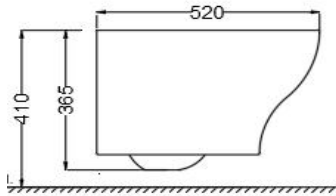

ACS-WHT-87953BIUFSM

**SPECIFICATION DATA SHEET**

**PRODUCT DETAILS**

<b>Manufacturer :</b>	Jaquar	<b>Type:</b>	Wall Hung WC
<b>Colour:</b>	White	<b>Flush valves</b>	Regular, Dual & I Flush advantages
<b>Outlet</b>	Horizontal	<b>Material:</b>	Ceramic - Vitreous China
<b>Technical Details:</b>	Internal diameter of inlet hole dia. $\varnothing 58 \pm 3$ mm External diameter of outlet hole dia. $\varnothing 100 \pm 5$ mm		

**PRODUCT IMAGE**

TOP VIEW

SIDE VIEW

BACK VIEW

<b>Product Dimension</b>	380x520x365 mm	<b>FEATURES</b>
<b>Product Weight</b>	21	Exclusive Design, Rimless WC with Heavy Duty seat cover, Blind Installation, Anti Germ Glaze
<b>ACCESSORIES INCLUDED</b>		
UF Soft Close Slim Seat cover		ZSJ-WHT-87101UF
Inlet outlet Gasket		ZPS-WHT-GK01
Fixing Kit		ZPS-WHT-GK01
<b>ACCESSORIES EXCLUDED</b>		
Rack bolt		ZPS-SNS-RB07
Concealed Cistern		JCS-WHT-2400S,2400FS,2400WS

**CERTIFICATION**

Compliance : IS 2556.2:2004, IS 2556.1:1994 EN 997 :2012+A1/CE, SANS 497:2011

All technical dimensions are in accordance to British standards, Bureau of Indian Standards

DISCLAIMER: Our every effort has been made to ensure factual accuracy, the information presented subject to changes due to requirements in different sites, markets and/ or countries. All dimensions are in mm (Tolerance  $\pm 5$  MM). Jaquar reserves the right to make the necessary amendments at any time without prior notice.