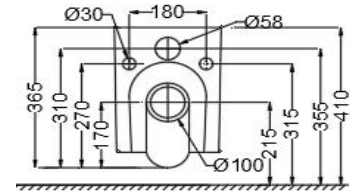

ACS-WHT-87953BIUFSM

**SPECIFICATION DATA SHEET**

**PRODUCT DETAILS**

<b>Manufacturer :</b>	Jaquar	<b>Type:</b>	Wall Hung WC
<b>Colour:</b>	White	<b>Flush valves</b>	Regular, Dual & I Flush advantages
<b>Outlet</b>	Horizontal	<b>Material:</b>	Ceramic - Vitreous China
<b>Technical Details:</b>	Internal diameter of inlet hole dia. $\varnothing 58 \pm 3$ mm External diameter of outlet hole dia. $\varnothing 100 \pm 5$ mm		

**PRODUCT IMAGE**

TOP VIEW

SIDE VIEW

BACK VIEW

<b>Product Dimension</b>	380x520x365 mm	<b>FEATURES</b>
<b>Product Weight</b>	21	Exclusive Design, Rimless WC with Heavy Duty seat cover, Blind Installation, Anti Germ Glaze
<b>ACCESSORIES INCLUDED</b>		
UF Soft Close Slim Seat cover		ZSJ-WHT-87101UF
Inlet outlet Gasket		ZPS-WHT-GK01
Fixing Kit		ZPS-WHT-GK01
<b>ACCESSORIES EXCLUDED</b>		
Rack bolt		ZPS-SNS-RB07
Concealed Cistern		JCS-WHT-2400S,2400FS,2400WS

**CERTIFICATION**

Compliance : IS 2556.2:2004, IS 2556.1:1994 EN 997 :2012+A1/CE, SANS 497:2011

All technical dimensions are in accordance to British standards, Bureau of Indian Standards

DISCLAIMER: Our every effort has been made to ensure factual accuracy, the information presented subject to changes due to requirements in different sites, markets and/ or countries. All dimensions are in mm (Tolerance  $\pm 5$  MM). Jaquar reserves the right to make the necessary amendments at any time without prior notice.