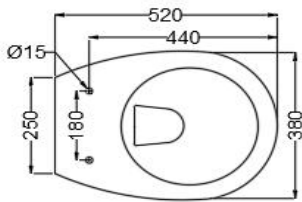

ACS-WHT-87953BIUFSM

**SPECIFICATION DATA SHEET**

**PRODUCT DETAILS**

<b>Manufacturer :</b>	Jaquar	<b>Type:</b>	Wall Hung WC
<b>Colour:</b>	White	<b>Flush valves</b>	Regular, Dual & I Flush advantages
<b>Outlet</b>	Horizontal	<b>Material:</b>	Ceramic - Vitreous China
<b>Technical Details:</b>	Internal diameter of inlet hole dia. $\varnothing 58 \pm 3$ mm External diameter of outlet hole dia. $\varnothing 100 \pm 5$ mm		

**PRODUCT IMAGE**

TOP VIEW

SIDE VIEW

BACK VIEW

<b>Product Dimension</b>	380x520x365 mm	<b>FEATURES</b>
<b>Product Weight</b>	21	Exclusive Design, Rimless WC with Heavy Duty seat cover, Blind Installation, Anti Germ Glaze
<b>ACCESSORIES INCLUDED</b>		
UF Soft Close Slim Seat cover		ZSJ-WHT-87101UF
Inlet outlet Gasket		ZPS-WHT-GK01
Fixing Kit		ZPS-WHT-GK01
<b>ACCESSORIES EXCLUDED</b>		
Rack bolt		ZPS-SNS-RB07
Concealed Cistern		JCS-WHT-2400S,2400FS,2400WS

**CERTIFICATION**

Compliance : IS 2556.2:2004, IS 2556.1:1994 EN 997 :2012+A1/CE, SANS 497:2011

All technical dimensions are in accordance to British standards, Bureau of Indian Standards

DISCLAIMER: Our every effort has been made to ensure factual accuracy, the information presented subject to changes due to requirements in different sites, markets and/ or countries. All dimensions are in mm (Tolerance  $\pm 5$  MM). Jaquar reserves the right to make the necessary amendments at any time without prior notice.