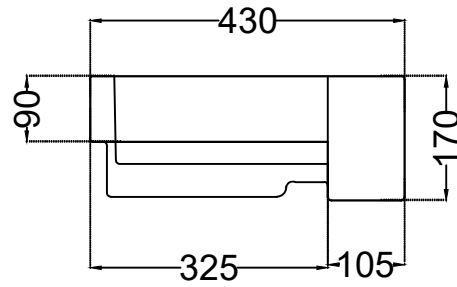

TOP VIEW

BOTTOM VIEW

SIDE VIEW

 <p>Jaquar Group Global Headquarters Plot No. 3, Sector- M-11, IMT Manesar Gurgaon, NCR - 122050, India E-mail : Sales: support@jaquar.com Customer Service : service@jaquar.com</p>	ITEM CODE	JDS-WHT-25501
	ITEM TYPE	SEMI RECESSED BASIN
	ITEM SIZE	520x430x170 mm
	ALL DIMENSIONS ARE IN MM. (TOLERANCE ± 5 MM)	