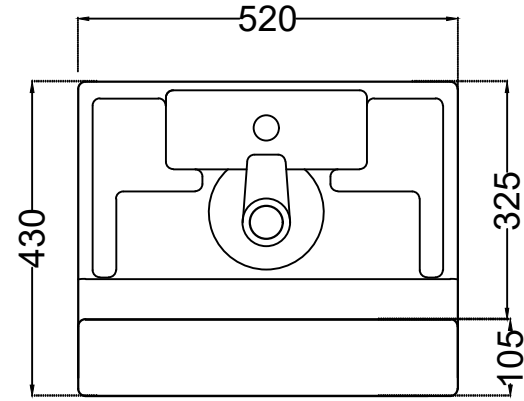

TOP VIEW

BOTTOM VIEW

SIDE VIEW

 <p>Jaquar Group Global Headquarters Plot No. 3, Sector- M-11, IMT Manesar Gurgaon, NCR - 122050, India E-mail : Sales: support@jaquar.com Customer Service : service@jaquar.com</p>	ITEM CODE	JDS-WHT-25501
	ITEM TYPE	SEMI RECESSED BASIN
	ITEM SIZE	520x430x170 mm
	ALL DIMENSIONS ARE IN MM. (TOLERANCE ± 5 MM)	